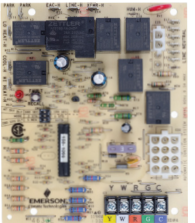

50M56-743

Single Stage/
PSC

Replaces
Goodman

0130F00006	PCB00109	PCBBF122	PCBBF132S
0130F00006S	PCBBF109	PCBBF122S	PCBBF159
50M56-289	PCBBF109S	PCBBF132	PCBBF159S
50M56-290