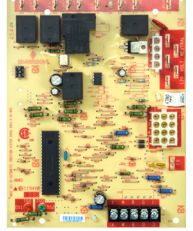

LENNOX

50A66-743

Single Stage Kit,
80V Ignitor,
PSC

Replaces
LENNOX

100925-01	17W9201	30W2501	69M0801
100925-02	23W51	50A66-122	69M15
100925-03	23W5101	50A66-123	69M1501
17W92	30W25	69M08