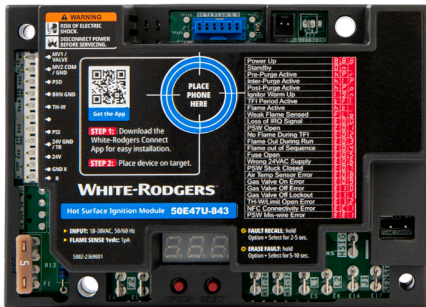

UNIVERSAL FURNACE CONTROLS

50E47U-843 Hot Surface Ignition Module

Replaces 325+ part numbers