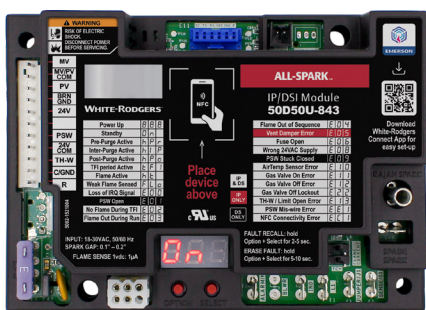

# UNIVERSAL FURNACE CONTROLS

## 50D50U-843 IP/DSI Module

Replaces 1000+ part numbers

## 50M56X-843 Single Stage IFC for PSC & ECMx w/ Ignitor

Replaces 550+ part numbers

**White-Rodgers Connect**  
Configure, diagnose  
and troubleshoot from  
your smartphone.

Model Number	Description	Part #'s Replaced	Carrier/ ICP	Goodman	Lennox	Nordyne	Rheem	Trane	York
50M56X-843	Single Stage, PSC & ECMx, Includes 120V Ignitor	550+	✓	✓	✓	✓	✓	✓	✓
50A55-843	Single Stage, PSC	130+	✓	✓	✓			✓	✓
50A65-843	Single Stage, PSC, 80V	35+		✓	✓			✓	
21M51U-843	Two-Stage, PSC, Includes 120V Ignitor	90+		✓	✓			✓	✓
21V51U-843	Two-Stage, Variable Speed, Includes 120V Ignitor	55+		✓	✓			✓	✓
50F06-843	Fan Timer Control, PSC	160+	✓	✓	✓	✓	✓		✓
50E47U-843	Single Stage, 24V, 120V or 240V Ignitor	325+	✓	✓	✓			✓	✓
50E47-843	Non-Integrated, HSI, 120V	180+	✓	✓	✓			✓	✓
50D50U-843	All-Spark Non-Integrated IP/DSI Ignition Module	1000+	✓	✓	✓		✓	✓	✓