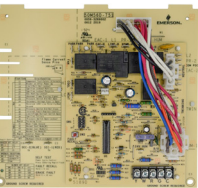

### 50M56U-751

Single Stage / PSC

Replaces  
**Carrier**

1172550	CEPL131004-20	HK42FZ013
1183599	CEPL131004-20-ICP	HK42FZ016
1184594	CEPL131012-01	HK42FZ018
1184783	CEPL131012-01-I	HK42FZ029
1186024	CEPL131012-02	HK42FZ034
1186115	CEPL131012-02-I	HK42FZ036
325878-751	CEPL131012-20-I	HK42FZ045
CEPL130437-01	HK42FZ004	HK42FZ061
CEPL130437-01-I	HK42FZ007	HK42FZ062
CEPL13043B-01	HK42FZ008	ICM282A
CEPL131004	HK42FZ009	L43-837
CEPL131004-01	HK42FZ011	L47-385

### 50M56D-751

Single Stage / PSC

Replaces  
**Carrier**

784-83-10H	CES0110057-00	ICM281
784-9-I	CES0110057-01	L43-836
CES0110020	CES0110057-02	L50-820
CES0110048	HH84AA016	PCB1201-2A

### 21V51D-751

Two-Stage/  
PSC/  
Var. Speed  
or ECMx

Replaces  
**Carrier**

1172551	CEPL130455-01	HK42FZ017
1172809	CEPL130591-01, 41	HK42FZ019
1172809	CEPL130948-01, 02	HK42FZ020
1172551	CEPL131043-01	HK42FZ028
1184408	HK42FZ005	HK42FZ040
325879-751	HK42FZ010	HK42FZ041
50V51-751	HK42FZ015	ICM2807